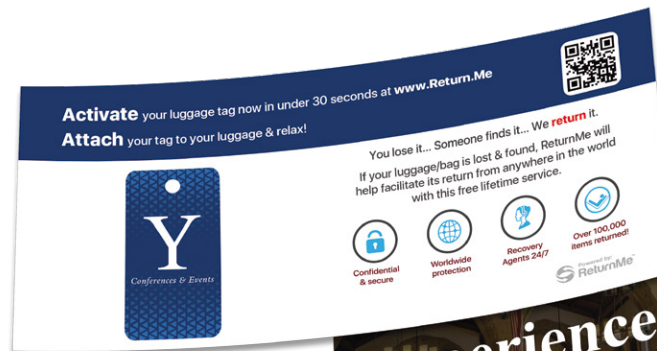

Excellent for direct mail programs (1 stamp)