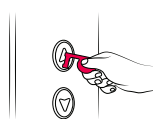

ANY FONTS, COLORS OR GRAPHICS CAN BE CHANGED FOR THE FLYER

TAG SHAPE OR SIZE CAN NOT BE CHANGED

FRONT FLYER

With bleed (4.2" x 6.2")

After cut (4" x 6")

YOUR LOGO HERE

Push doors

Touch screens

Pull handles

Use keypads

Press buttons

Flush toilets

Help reduce
exposure to germs

BACK FLYER

With bleed (4.2" x 6.2")

After cut (4" x 6")