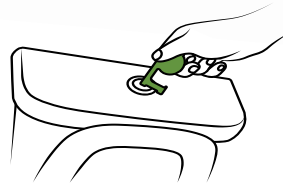

Keypads

Push doors

Touchscreens

Pull doors

Flush

Press buttons

Opens lids

TOUCH-AID (TA1)

Price includes:

Production time
(Rush available)

- Full-color stainless-steel TOUCH-AID with epoxy dome
- Double-sided marketing card included (4" x 6"), poly bag optional
- Lifetime ReturnMe Service with free return shipping for the first year