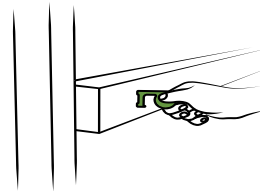

TOUCH-AID

by ReturnMe™

- SLEEK
- DURABLE
- FUNCTIONAL
- COMPACT
- STYLISH

Helps reduce exposure to germs

- ✓ The first of its kind, a unique touch tool offering unparalleled full color branding with a 5 YEAR WARRANTY!
- ✓ BONUS: ReturnMe's lost & found protection included with your TOUCH-AID !

Keypads

Push doors

Touchscreens

Pull doors

Flush

Press buttons

Opens lids

TOUCH-AID (TA1)

Price includes:

Production time
(Rush available)

- Full-color stainless-steel TOUCH-AID with epoxy dome
- Double-sided marketing card included (4" x 6"), poly bag optional
- Lifetime ReturnMe Service with free return shipping for the first year