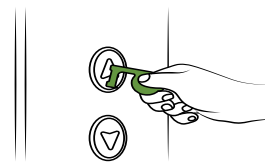

Keypads

Push doors

Touchscreens

Pull doors

Flush

Press buttons

Opens lids

TOUCH-AID (TA1)

Price includes:

Production time
(Rush available)

- Full-color stainless-steel TOUCH-AID with epoxy dome
- Double-sided marketing card included (4" x 6"), poly bag optional
- Lifetime ReturnMe Service with free return shipping for the first year