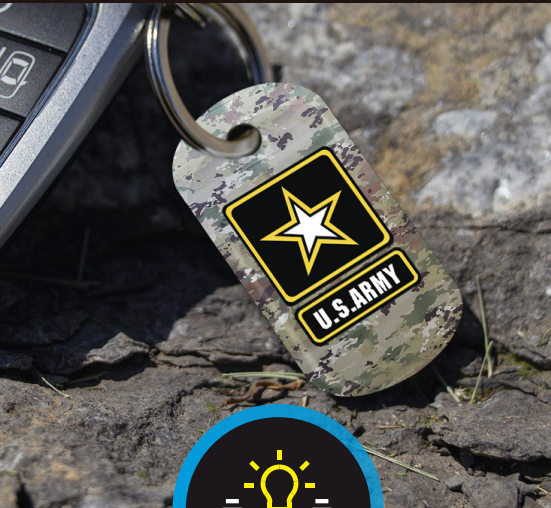

GOVERNMENT

Governments exist to protect and guide their constituents. Whether they're maintaining community relations at a local fair or hosting a community event, ReturnMe tags are a wonderful gift that provide security against lost goods.

STAND OUT

Give your customers a unique, useful & practical gift that they will actually want to use for years to come.

INCREDIBLE BRAND EXPOSURE

Your tags come in a full color, stunning photo-quality finish and include a 5 year warranty with a lifespan of 15+ years!

MARKETING CARD

Your full color double sided marketing card is perfect for direct mailing and sharing information with your customers.

WHY CUSTOMERS WILL LOVE IT

CONFIDENTIAL

SAVE REPLACEMENT COSTS

LIFETIME SERVICE