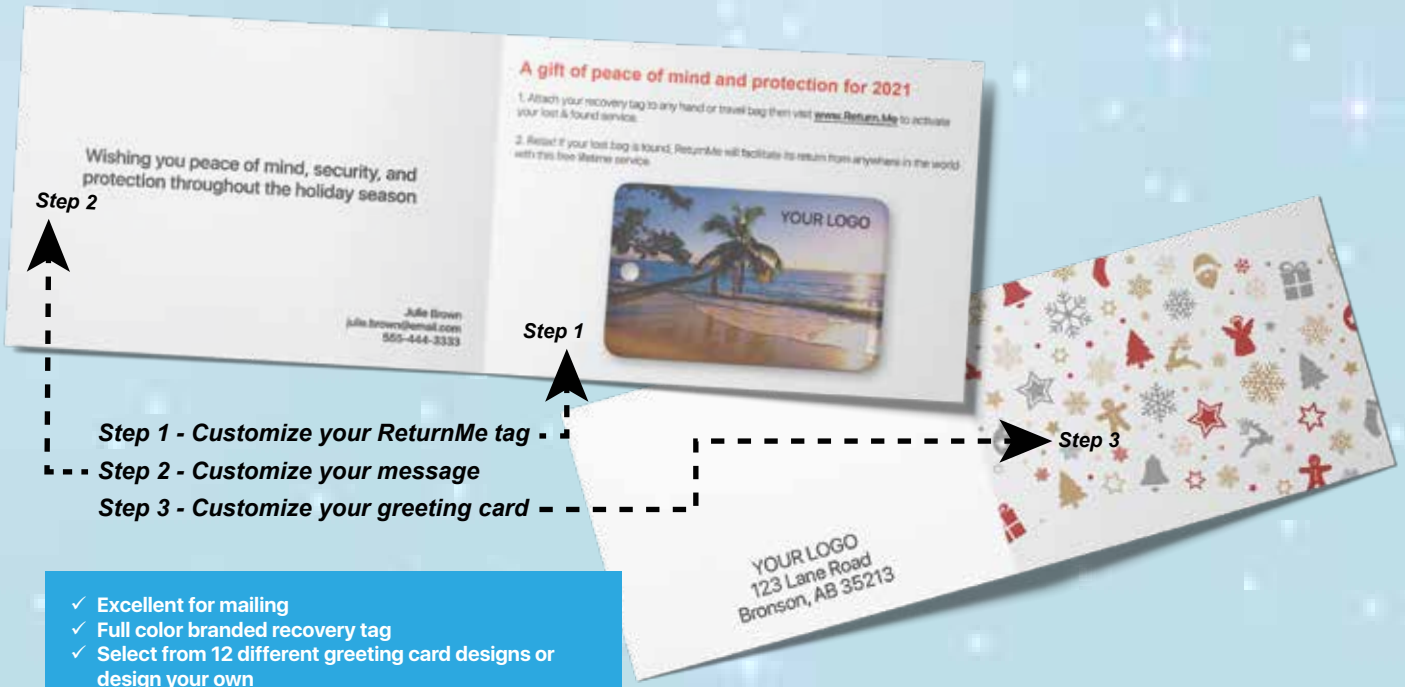

# Tis THE Season

To stand out with unique greeting cards and gifts inside

- ✓ Excellent for mailing
- ✓ Full color branded recovery tag
- ✓ Select from 12 different greeting card designs or design your own
- ✓ Personalize your message inside & outside the card

# CUSTOMIZE EVERYTHING IN 3 SIMPLE STEPS

Price includes Branded recovery tag, branded greeting card and a white envelope.  
All ReturnMe tags are full-color and include lifetime ReturnMe lost-and-found service.